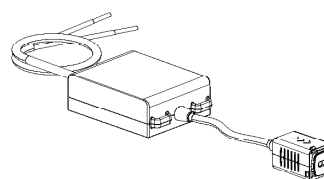

Datasheet

Excel / Linea™

USB Charger Mechanism Type C

CAT. NO. 770USB1CMWE

A brand of legrand®

770USB1CMWE

Cat. No.	770USB1CMWE
Colour	White (WE)
Description	Excel Life™ USB Charger Mechanism Single Type C
Nominal Input Voltage	230-240 V a.c. 50 Hz
Nominal Input Current	250 mA
Stand-by Power Consumption	< 0.1 W
Nominal Output Voltage	5V d.c. 3A / 9V d.c. 3A / 12V d.c. 3A / 15V d.c. 3A / 20V d.c. 3A
Nominal Output Power	60 W
Energy Efficiency	Level VI, ≥ 84% measured at USB socket output side
Protection Class	Class II
Overload Protection (on output)	3.4 A ± 0.2 A
Surge Protection	4,500A, 150 joules
Operating Temperature	5°C to 40°C
Dimensions (W x H x D)	21 x 21 x 35 mm
Safety Standard	AS/NZS 60950-1, AS/NZS 4665, AS/NZS 3100

Excel / Linea™ USB Charger Mechanism Type C

CAT. NO. 770USB1CMWE

A brand of **legrand**

Single product		
Cat. No.	Barcode	Dimensions (W x H x D)
770USB1CMWE	9321001469902	101 x 101 x 54 mm

Outer box (QTY 12)		
Cat. No.	Barcode	Dimensions (W x H x D)
770USB1CMWE	9321001470014	200 x 200 x 83 mm

FEATURES

- USB charger Power Delivery: 60 W
- 1 x Type C USB port for latest devices and future releases.
- Capable of charging laptops and gaming consoles, smartphones and tablets at full speed.
- Charging module installed in wall cavity.
- To be installed in Excel/Linea switch plates or powerpoints with an extra mechanism hole.
- Suitable for all commercial and residential installations such as kitchens and bedside tables.
- Overload protection on output (USB circuit)
- Low standby power consumption: < 0.1W
- Indoor use only.